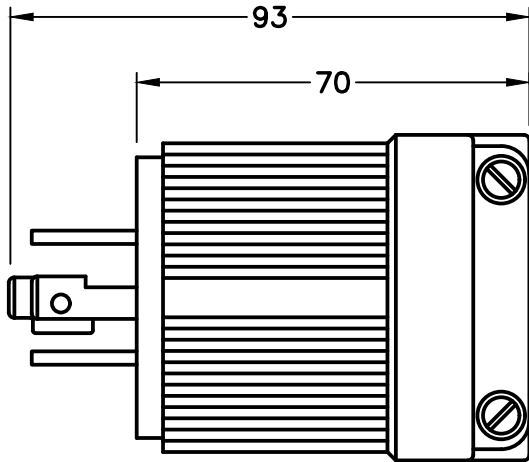

NEMA L16-30 PLUG
FRONT VIEW

Unit in mm

SIDE VIEW